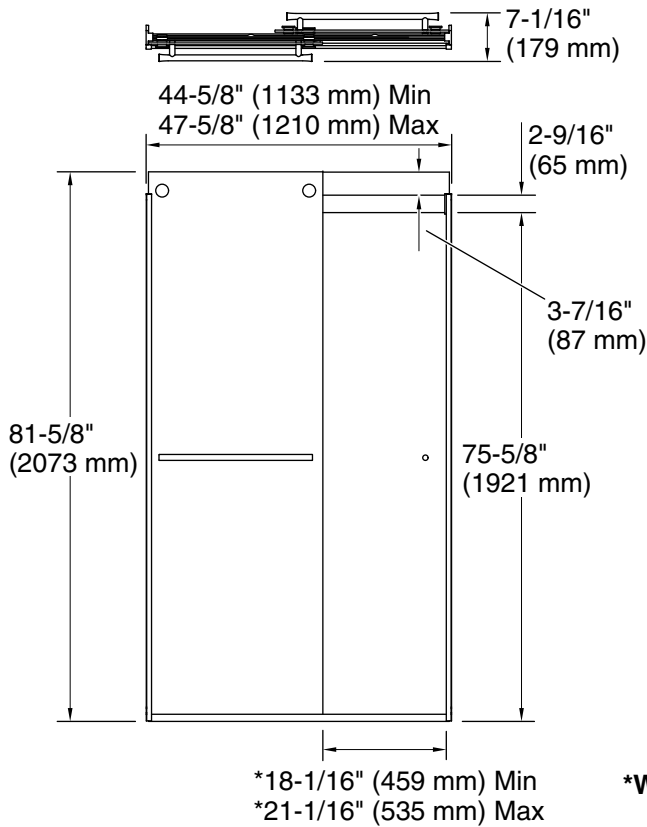

Material

- Frameless, 3/8" (10 mm) thick Crystal Clear tempered glass
- Anodized aluminum prevents rust and corrosion

Installation

- Fits opening widths 44-5/8" – 47-5/8" (1134 – 1210 mm)
- 81-5/8" (2073 mm) high, with a lofty 75-5/8" (1921 mm) minimum head clearance
- 3" (76.2 mm) width adjustment
- Out-of-plumb adjustability simplifies installation
- For residential use only
- Not for use in hospitality

Code	Description
L	Crystal Clear

Technical Information

All product dimensions are nominal.

Installation type:	For shower base installation
Base-To-Wall	1/2" (13 mm)
Radius – Max:	
Glass thickness:	3/8" (10 mm)
Glass coating:	CleanCoat+

Notes

Install this product according to the installation instructions.

The vertical opening should be a minimum of 84-5/8" (2149 mm) to allow for installation clearance.