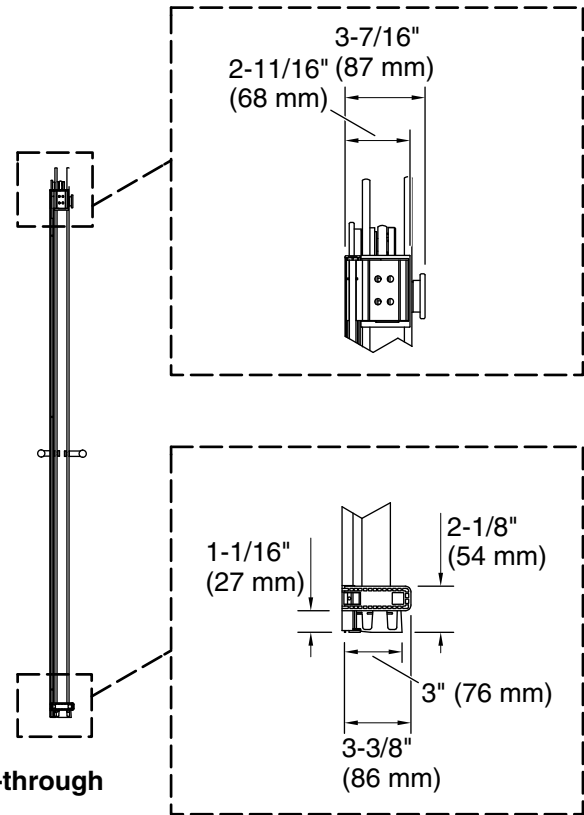

Material

- Frameless, 3/8" (10 mm) thick Crystal Clear tempered glass
- Anodized aluminum prevents rust and corrosion

Installation

- Fits opening widths 44-5/8" – 47-5/8" (1134 – 1210 mm)
- 81-5/8" (2073 mm) high, with a lofty 75-5/8" (1921 mm) minimum head clearance
- 3" (76.2 mm) width adjustment
- Out-of-plumb adjustability simplifies installation
- For residential use only
- Not for use in hospitality

Code	Description
L	Crystal Clear

Technical Information

All product dimensions are nominal.

Installation type:	For shower base installation
Base-To-Wall	1/2" (13 mm)
Radius – Max:	
Glass thickness:	3/8" (10 mm)
Glass coating:	CleanCoat+

Notes

Install this product according to the installation instructions.

The vertical opening should be a minimum of 84-5/8" (2149 mm) to allow for installation clearance.